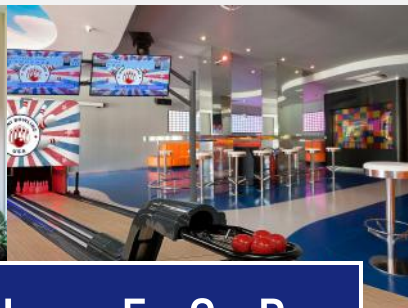

# MINI BOWLING

*it's fun for everyone!*

Mini bowling is an incredibly **fun and engaging activity** that packs all the excitement of traditional bowling into a compact experience. The **shorter lanes** and **lighter balls** make it **easy for everyone** to participate, creating an **inclusive and memorable experience** that's perfect for parties, gatherings, or even a spontaneous round with friends. With its **simplified gameplay** and **dynamic atmosphere**, mini bowling is a social activity that **brings people together**, regardless of age or skill level.