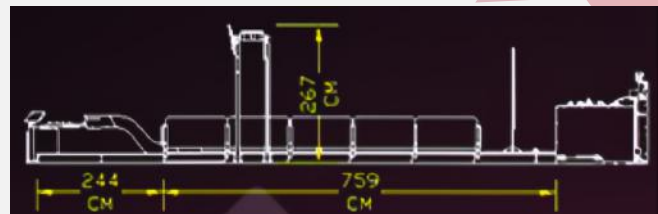

### Dimensions

- 104.3 in x 473.2 in x 105.1 in. (W x D x H)

2-Lanes Overlooking

Side View