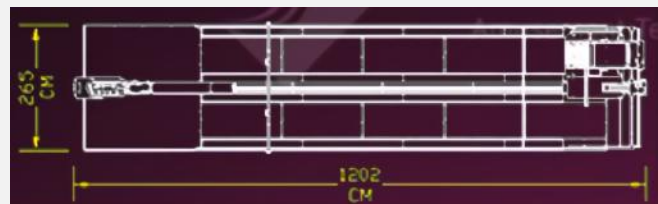

### Minimum dimension and space requirements

- 42' x 9' (per 2 lanes)

### Dimensions

- 104.3 in x 473.2 in x 105.1 in. (W x D x H)

2-Lanes Overlooking

Side View